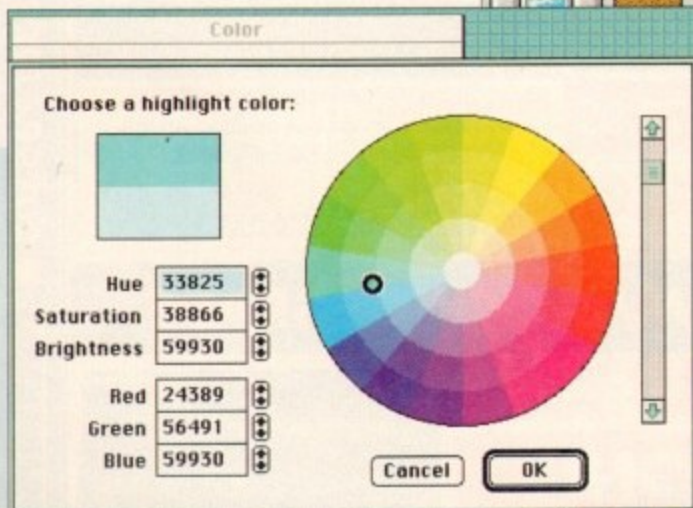

Why wait for the port? The Mac version of SimLife works fine under Emplant

The Macintosh's colour wheel in 256-colour mode. This should look strangely familiar to Workbench 3.0 users